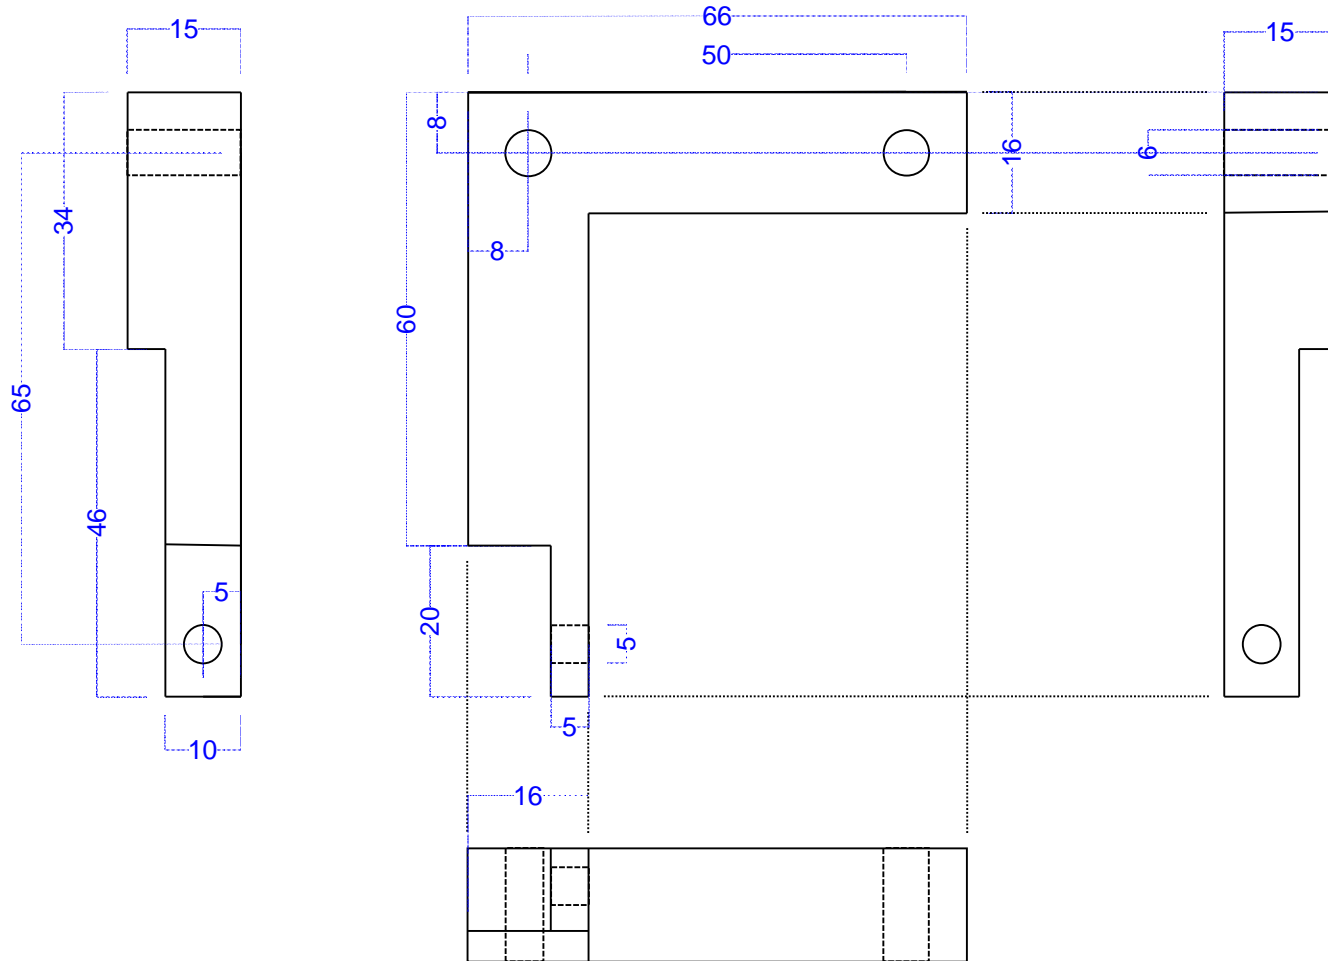

# Valve Sensor Bracket

Name:	<b>Unit 5 Production Valve Matrix</b>	Drawing:	<b>0002</b>	Project:	<b>BLENDING</b>	Drawn:	<b>GDP</b>	Materials: <b>Aluminium</b>	<b>Orthene Chemicals Ltd Brember Road Harrow HA2 8UJ</b>
Cat:	<b>Sensor Bracket Specifications</b>	Scale:	<b>As Dims</b>	Date:	<b>01/02/2019</b>	Rev:	<b>B</b>		